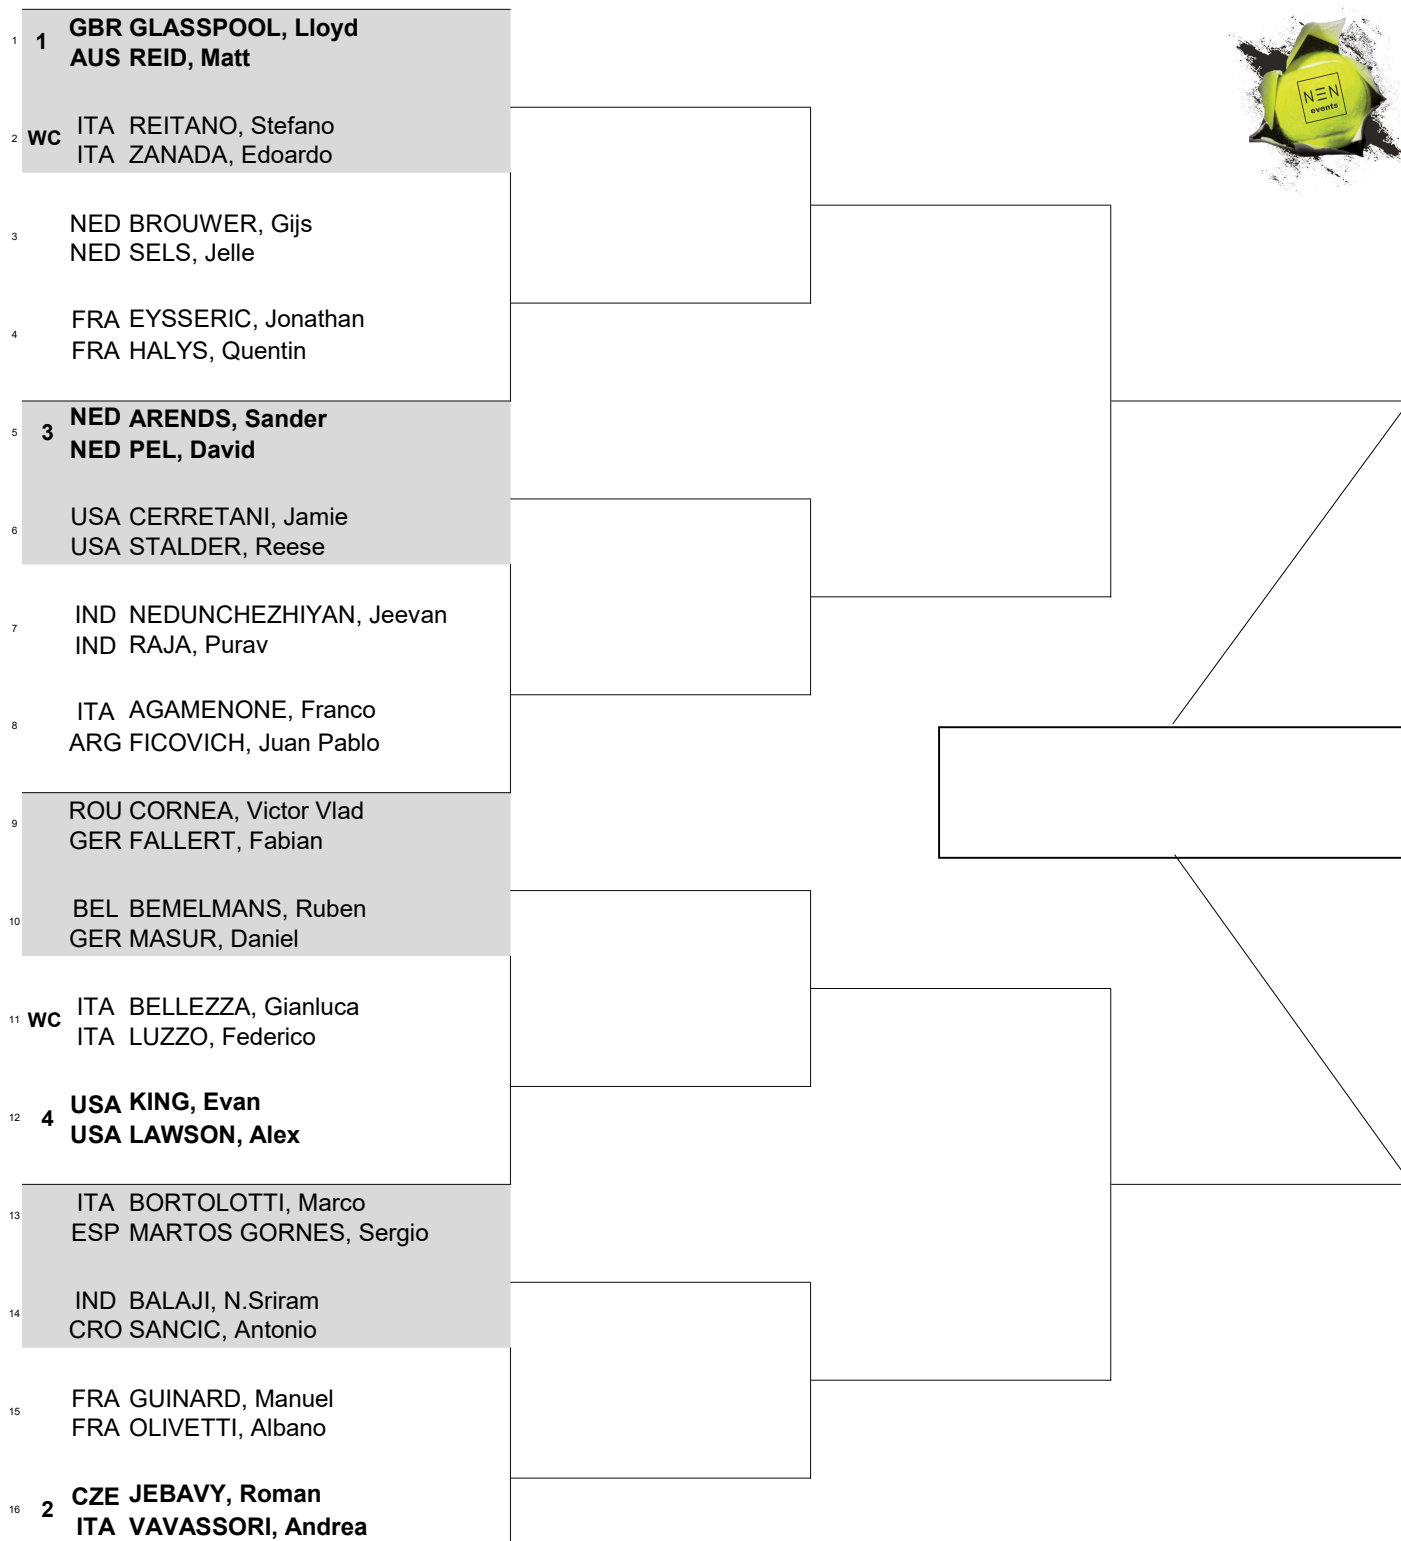

CITY, COUNTRY
Turin, Italy

TOURNAMENT DATES SURFACE
28 February - 6 March 2022 Hard

CATEGORY PRIZE MONEY
Challenger 80 € 45,730

STATUS NAT. MAIN DRAW DOUBLES

ATP Tour © Copyright 2014

SEEDED TEAMS	RANK	PRIZE MONEY (PER TEAM)	POINTS	ALTERNATES	RETIREMENTS/WALKOVERS
1 GLASSPOOL, Lloyd / REID, Matt	151	WINNER € 2,670	80		
2 JEBAVY, Roman / VAVASSORI, Andrea	162	FINALIST € 1,550	50		
3 ARENDS, Sander / PEL, David	210	SEMI-FINALIST € 930	30		
4 KING, Evan / LAWSON, Alex	227	QUARTER-FINALIST € 550	16		
FOLLOW LIVE SCORING AT www.ATPTour.com				WITHDRAWALS	
FIRST ROUND € 310				0	
LAST DIRECT ACCEPTANCE:				adv 498/onsite 407	CHALLENGER SUPERVISOR Hans-Juergen Ochs